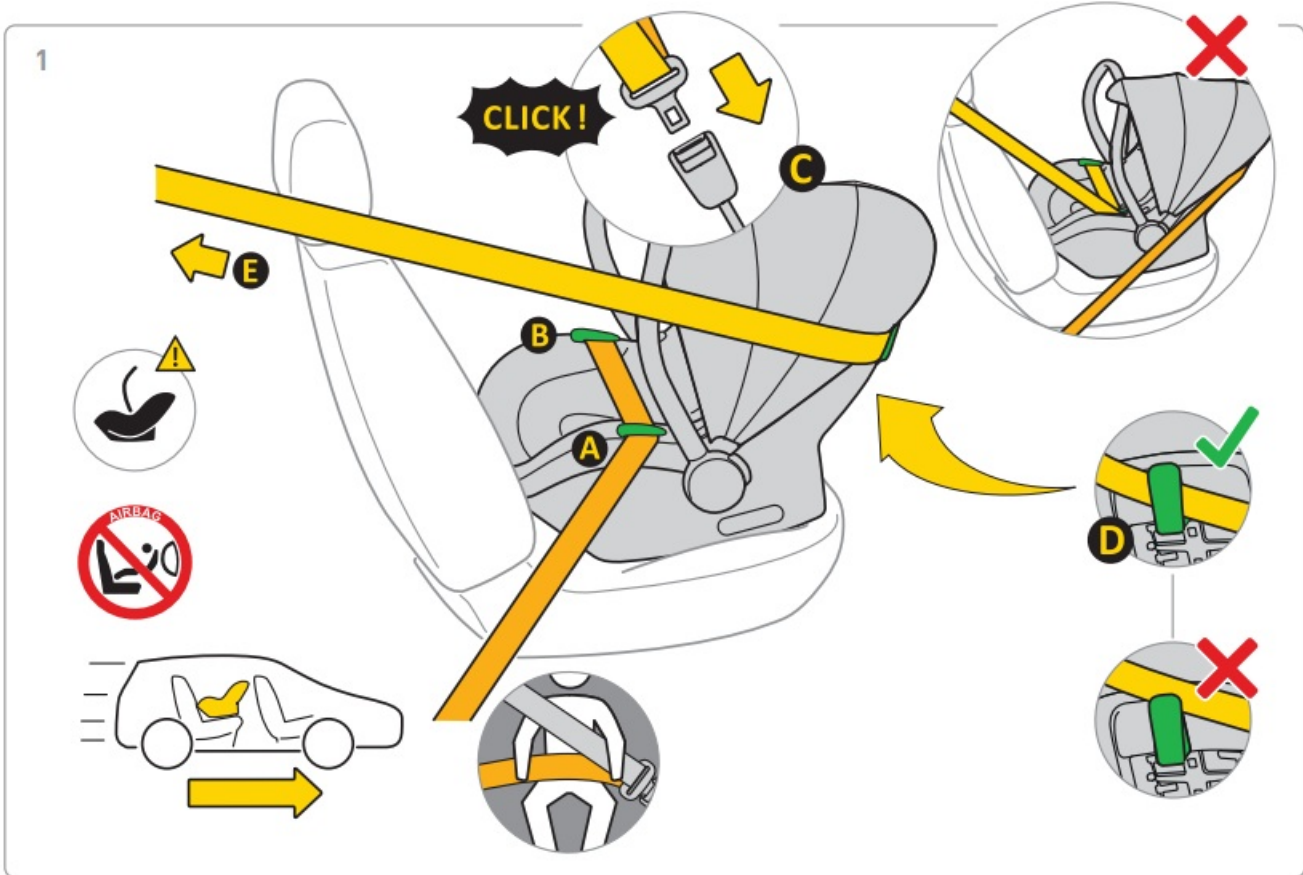

Contents

- 1 Operating Instructions
- 2 Overview
- 3 Safety, use and travel
- 4 Maintenance and hygiene
- 5 Environment
- 6 Questions
- 7 Warranty
- 8 Consumer rights
- 9 Documents / Resources
  - 9.1 References
- 10 Related Posts

Operating Instructions