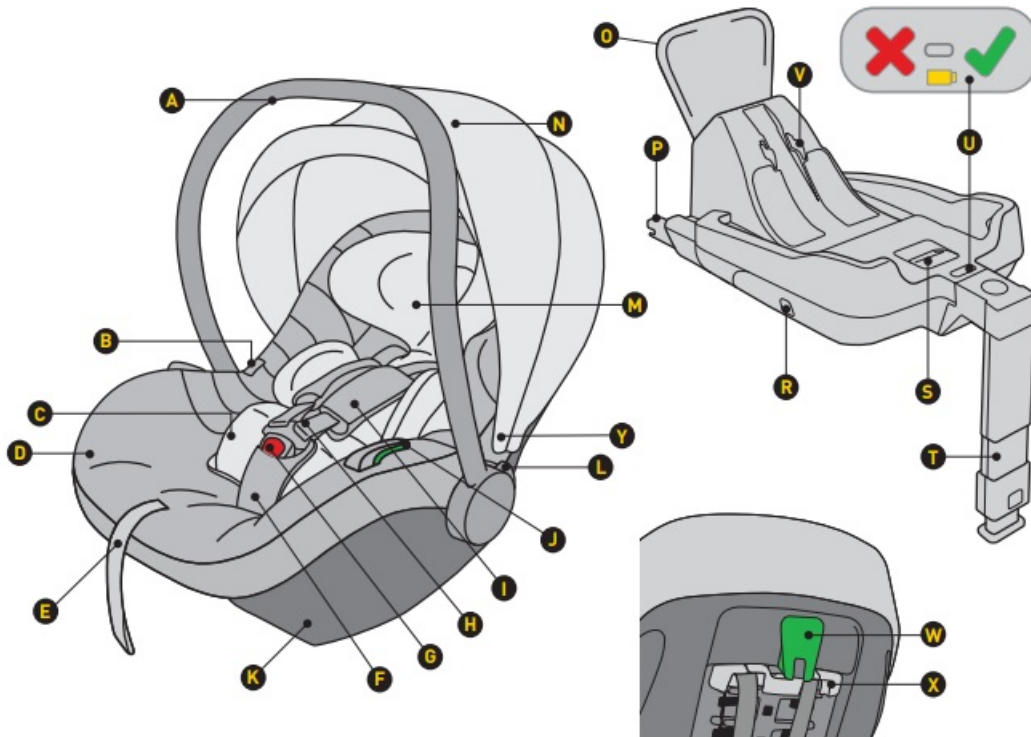

#### Warning:

Never place the Avionaut Cosmo child safety seat on an elevated surface, e.g. on a table or chair.

#### Warning:

Never install the Avionaut Cosmo child safety seat facing backwards to the driving direction in the front passenger seat with an active airbag.

#### Attention:

The Avionaut Cosmo child safety seat should only be installed in the car facing backwards to the driving direction.

### Overview

- A Carrying handle
- B Button for releasing the seat from the stroller
- C Insert
- D Upholstery
- E Belt for adjusting the length of the harness belts
- F Crotch belt with protector
- G Harness belt lock
- H Harness shoulder belts
- I Harness shoulder belts with detachable protectors
- J Hook to guide the hip part of the car seat belt
- K Base mount
- L Adjustment button for setting the carrying handle
- M Headrest
- N Sun visor
- O Anti-rotation frame
- P ISOFIX base attachment catch
- R Button to pull out the ISOFIX connector
- S Child safety seat release lever
- T Adjustable leg
- U Control panel
- V Mechanisms for attaching the seat
- W Hook for guiding the shoulder part of the car seat belt
- X Back beam
- Y Visor mount