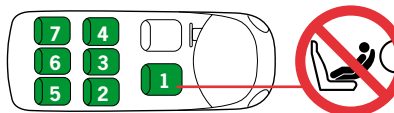

Car manufacturer	Model	1st year of production	Approved seats
Always	U5	2020	2,4
Alfa Romeo	147	2000	2,4
	156	1997	2,4
	159	2006	2,4
	Giulia	2015	2,4
	Giulietta	2010	2,4
	Mito	2008	2,4
	Stelvio	2017	2,4
Audi	A1	2010	2,4
	A1	2018	1,2,4
	A2	2000	2,4
	A3, S3	1997	2,4
	A3, S3	2003	2,4
	A3	2020	1,2,4
	A3 sportback	2003	2,4
	A3 cabrio	2008	2,4
	A4, S4, RS4	1998	1,2,4
	A4 avant	1996	2,4
	A4, S4, RS4	2000	1,2,4
	A4 avant	2000	1,2,4
	A4 cabrio	2002	1,2,4
	A4 imo	2015	1,2,4
	A4 avant	2015	1,2,4
	A5, S5	2007	1,2,4
	A5 sportback	2009	1,2,4
	A5 cabrio	2009	2,4
	A5 coupe	2016	1,2,4
	A6, S6, RS6	1998	2,4
	A6, S6, RS6	2004	1,2,4
	A6	2018	1,2,4
	A7	2010	2,4
	A7	2018	1,2,4
	A8, S8	1998	2,4
	A8	2018	2,4
	E-tron	2019	1,2,4
	Q2	2016	1,2,4
	Q3	2010	1,2,4
	Q3	2018	1,2,4
	Q4 e-tron	2021	1,2,4
	Q4 e-tron sportback	2021	1,2,4
	Q5	2008	1,2,4
	Q5	2016	1,2,4
	Q7	2006	1,2,4
	Q7	2015	1,2,4
	Q8	2019	1,2,4
	TT	2015	1,2,4
BMW	1 serie	2005	2,4
	1 serie (F40)	2019	2,4
	2 serie Active tourer	2014	2,4
	2 serie Gran coupé	2019	2,4
	2 serie Gran tourer	2015	2,4
	3 serie	1998	2,4
	3 serie Sedan	2018	2,4
	4 serie Gran coupé	2014	2,4
	4 serie Coupe	2020	2,4

Car manufacturer	Model	1st year of production	Approved seats
	4 serie Convertible	2020	2,4
	5 serie	2000	2,4
	5 serie Limousine	2016	2,4
	5 serie Touring	2017	2,4
	6 serie	2003	2,4
	6 serie GT	2017	2,4
	7 serie	2001	2,4
	7 serie	2015	2,4
	8 serie Coupe	2018	2,4
	i3	2013	2,4
	iX (i20)	2021	2,4
	iX3	2021	2,4
	Mini	2006	2,4
	Mini Clubman	2007	2,4
	Mini Clubman	2015	1,2,4
	Mini Countryman	2010	2,4
	Mini Countryman	2016	1,2,4
	X1	2004	2,4
	X1	2015	2,4
	X3	2004	2,4
	X3	2017	2,4
	X4	2018	2,4
	X5	2004	2,4
	X5	2013	2,4
	X5	2018	2,4
	X6	2008	2,4
	X6	2019	2,4
	X7	2018	2,4,7
	Z4	2018	1
Chvrolet	Aveo	2006	2,4
	Captiva	2006	2,4
	Cruze	2009	2,4
	Epica	2006	2,4
	Kalos	2002	2,4
	Lacetti	2004	2,4
	Malibu	2011	2,4
	Matiz	2005	2,4
	Nubira	2009	2,4
	Orlando	2011	2,4
	Spark	2009	2,4
	Trax	2013	2,4
Chrysler	300 CC	2008	2,4
	Dodge Caliber	2006	2,4
	Dodge Nitro	2006	2,4
	Dodge RAM	2002	2,4
	Jeep Commander	2006	2,4
	Jeep Grand Cherokee	2010	2,4
	Jeep Wrangler	2011	2,4
	PT cruiser	2000	2,4
	Sebring	2007	2,4
	Voyager	2001	2,4
Citroën	Berlingo	2008	1,2*,4*
	Berlingo Multispace	2012	2*,4*
	Berlingo	2018	2*,3,4*
	C1	2005	2,4