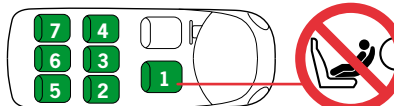

Car manufacturer	Model	1st year of production	Approved seats
Alfa Romeo	147	2000	2,4
	156	1997	2,4
	159	2006	2,4
	Giulia	2015	2,4
	Giulietta	2010	2,4
	Mito	2008	2,4
	Stelvio	2017	2,4
Audi	A1	2010	2,4
	A2	2000	2,4
	A3, S3	1997	2,4
	A3, S3	2003	2,4
	A3 sportback	2003	2,4
	A3 cabrio	2008	2,4
	A4, S4, RS4	1998	1,2,4
	A4 avant	1996	2,4
	A4, S4, RS4	2000	1,2,4
	A4 avant	2000	1,2,4
	A4 cabrio	2002	1,2,4
	A4 imo	2015	1,2,4
	A4 avant	2015	1,2,4
	A5, S5	2007	1,2,4
	A5 sportback	2009	1,2,4
	A5 cabrio	2009	2,4
	A5 coupe	2016	1,2,4
	A6, S6, RS6	1998	2,4
	A6, S6, RS6	2004	1,2,4
	A6	2018	1,2,4
	A7	2010	2,4
	A7	2018	1,2,4
	A8, S8	1998	2,4
	A8	2018	2,4
	Q2	2016	1,2,4
	Q3	2010	1,2,4
	Q3	2018	1,2,4
	Q5	2008	1,2,4
	Q5	2016	1,2,4
	Q7	2006	1,2,4
	Q7	2015	1,2,4
	TT	2015	1,2,4
BMW	1 serie	2005	2,4
	2 serie Active tourer	2014	2,4
	2 serie Gran tourer	2015	2,4
	3 serie	1998	2,4
	3 serie Sedan	2018	2,4
	4 serie Gran coupe	2014	2,4
	5 serie	2000	2,4
	5 serie Limousine	2016	2,4
	5 serie Touring	2017	2,4
	6 serie	2003	2,4
	6 serie GT	2017	2,4
	7 serie	2001	2,4
	7 serie	2015	2,4
	8 serie Coupe	2018	2,4
	i3	2013	2,4
	Mini	2006	2,4

Car manufacturer	Model	1st year of production	Approved seats
	Mini Clubman	2007	2,4
	Mini Clubman	2015	1,2,4
	Mini Countryman	2010	2,4
	Mini Countryman	2016	1,2,4
	X1	2004	2,4
	X1	2015	2,4
	X3	2004	2,4
	X3	2017	2,4
	X4	2018	2,4
	X5	2004	2,4
	X5	2013	2,4
	X5	2018	2,4
	X6	2008	2,4
	X6	2019	2,4
	X7	2018	2,4,7
	Z4	2018	1
Chvrolet	Aveo	2006	2,4
	Captiva	2006	2,4
	Cruze	2009	2,4
	Sirion	2006	2,4
	Kalos	2002	2,4
	Lacetti	2004	2,4
	Malibu	2011	2,4
	Matiz	2005	2,4
	Nubira	2009	2,4
	Orlando	2011	2,4
	Spark	2009	2,4
	Trax	2013	2,4
Chrysler	300 CC	2008	2,4
	Dodge Caliber	2006	2,4
	Dodge Nitro	2006	2,4
	Dodge RAM	2002	2,4
	Jeep Commander	2006	2,4
	Jeep Grand Cherokee	2010	2,4
	Jeep Wrangler	2011	2,4
	PT cruiser	2000	2,4
	Sebring	2007	2,4
	Voyager	2001	2,4
Citroën	Berlingo	2008	1,2*,4*
	Berlingo Multispace	2012	2*,4*
	Berlingo	2018	2*,3,4*
	C1	2005	2,4
	C1	2014	2,4
	C2	2004	2,4
	C3	2004	2,4
	C3	2016	1,2,4
	C3 Picasso	2013	2,4
	C3 Aircross	2017	2,4
	C4	2004	2,4
	C4 Aircross	2012	2,4
	C4 Cactus	2014	2,4
	C4 Picasso	2007	1,2*,3,4*
	C4 Picasso	2013	2,3,4
	C4 Grande Picasso	2007	1,2*,3,4*
	C4 Grande Picasso	2013	2,3,4