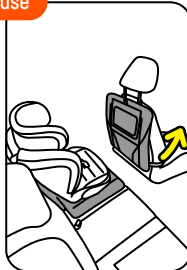

Tablet & Seat Cover

For all cars

Crash-tested

The two-phase Tablet & Seat Cover can be used with baby car seats, toddler car seats and booster seats. A magnetic snap-pull ensures that the tablet pocket closes easily. The cover is water-resistant and extremely durable.

BeSafe[®]
Scandinavian
Safety

Usage

Rear facing use

Forward facing use

Tablet cover

hand wash

do not bleach

do not tumble dry