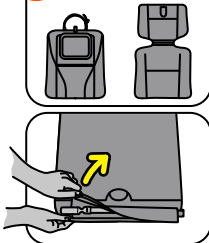

Tablet & Seat Cover

For all cars

Crash-tested

The two-phase Tablet & Seat Cover can be used with baby car seats, toddler car seats and booster seats. A magnetic snap-pull ensures that the tablet pocket closes easily. The cover is water-resistant and extremely durable.

BeSafe[®]
Scandinavian
Safety

Usage

Rear facing use

Forward facing use

Tablet cover

hand wash

do not bleach

do not tumble dry