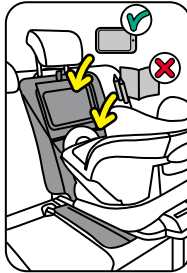

Tablet & Seat Cover

For all cars

Crash-tested

The two-phase Tablet & Seat Cover can be used with baby car seats, toddler car seats and booster seats. A magnetic snap-pull ensures that the tablet pocket closes easily. The cover is water-resistant and extremely durable.

BeSafe[®]
Scandinavian
Safety

Usage

Rear facing use

Forward facing use

Tablet cover

hand wash

do not bleach

do not tumble dry