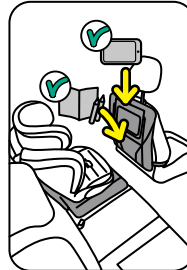

Tablet & Seat Cover

For all cars

Crash-tested

The two-phase Tablet & Seat Cover can be used with baby car seats, toddler car seats and booster seats. A magnetic snap-pull ensures that the tablet pocket closes easily. The cover is water-resistant and extremely durable.

BeSafe[®]
Scandinavian
Safety

Usage

Rear facing use

Forward facing use

Tablet cover

hand wash

do not bleach

do not tumble dry