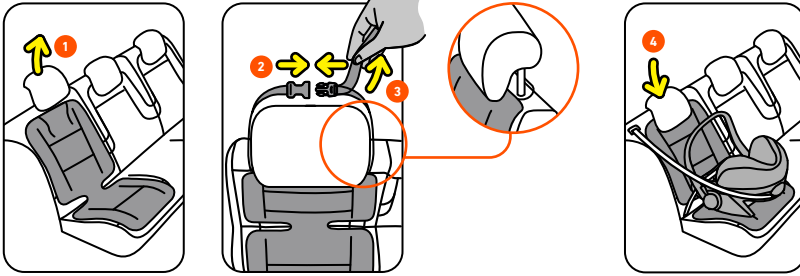

# Car Seat Protector

---

For all cars

Crash-tested

The Car Seat Protector is placed under the child car seat. It protects your car's upholstery from dirt and prevents indentations.

**BeSafe**<sup>®</sup>  
Scandinavian  
Safety

# Usage

gentle wash

do not bleach

do not tumble dry

do not iron

do not dry clean

dry flat

 **GB** Contents: Car seat cover - 1 part. Cover / lining: 100% polyester. Foam: Polyethylene foam. Wash with similar colours. **Warranty:** for details please visit [www.besafe.com](http://www.besafe.com)