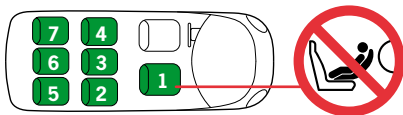

R3

This child seat is suitable for fixing into the seat positions of the cars listed below, providing approved ISOfix points are fitted and available and the car manual does not forbid the installation of this type of child seat. Seat positions in other cars may also be suitable to accept this child restraint, however we have not yet tested that combination of car and child seat. If in doubt, consult either BeSafe or the retailer. For updated carlist see: www.besafe.com

ISOfix anchorage in the passenger seat (position 1) are normally offered as option, so depending on the model this position can be available or not.

Vehicle seat positions marked with * can have a storage compartment in front of the vehicle seat.

If the support leg would be positioned on a storage compartment in front of the seat, you must follow the car manufacturer's instructions regarding how to handle the storage compartment. When the floor under the floor support is insufficient to hold the forces you can not use this child seat in this position of the car.

BeSafe recommends to test the installation of this child seat in all vehicle seat positions which are intended to be used and check installation, available space in the vehicle and position of the child, to verify if this child seat is acceptable for your situation.

! Notice: DO NOT use on a passenger seat fitted with activated frontal airbag.